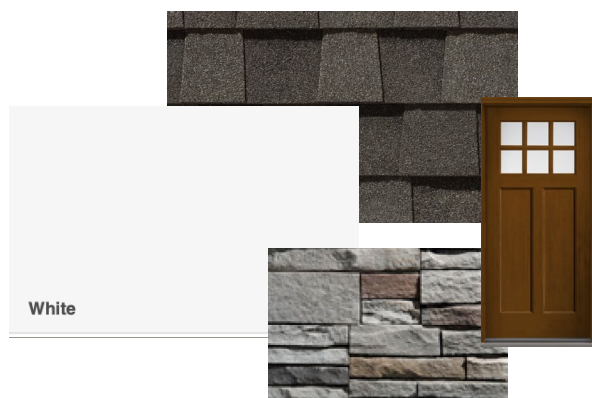

Canyon Ledge / Chardonnay 8013

Door • Therma Tru • Classic Craft®:

Barley

□ WHITE PACKAGE

Siding • Royal Building

Residential D4 / Colorsclapes / White

Roof • Certainteed

Landmark / Classic / Driftwood